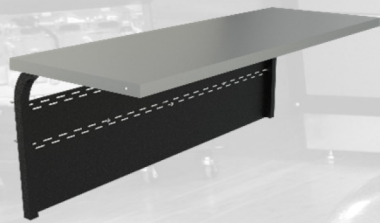

Hayley Freestanding Workbench

Part #	Width	Depth	Weight	Metal Price	Coated Price
WB 4820	48"	20"	55 lbs	$ 410.00	$505.00
WB 4824	48"	24"	60 lbs	$ 460.00	$580.00

WB 6820	68"	20"	80 lbs	$ 480.00	$615.00
WB 6824	68"	24"	90 lbs	$ 560.00	$715.00

Hayley Overhead Shelf

Part #	Width	Depth	Weight	Price
OHSW6024	60"	24"	85 lbs	$ 350.00
OHSW7224	72"	24"	100 lbs	$ 375.00