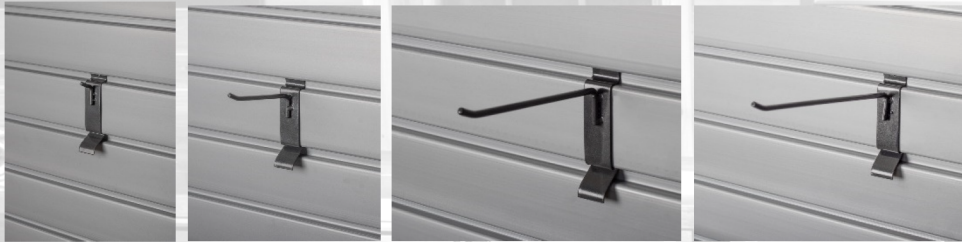

Single Hooks

Part #	Description	Price
HSH01SH	1" Snap Hook	$ 2.05
HSH04SH	4" Snap Hook	$ 2.75
HSH06SH	6" Snap Hook	$ 3.25
HSH08SH	8" Snap Hook	$ 3.65