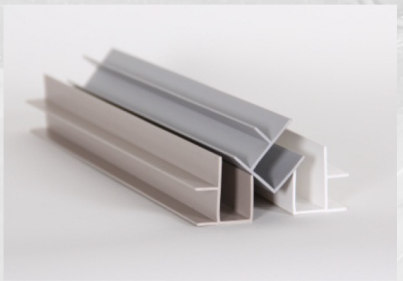

### Handiwall Panel 96"

Part #	Height	Width	Depth	Weight	Price
HSW1008 White	12"	96"	0.5"	5 lbs	\$75.00
HSW2008 Taupe	12"	96"	0.5"	5 lbs	\$75.00
HSW3008 Grey	12"	96"	0.5"	5 lbs	\$75.00
HSW4008 Black	12"	96"	0.5"	5 lbs	\$80.00
HSW13008 Graphite	12"	96"	0.5"	5 lbs	\$75.00
HSW15008 Silver	12"	96"	0.5"	5 lbs	\$80.00

### Handiwall Division Molding 96"

Part #	Description	Price
HST1096D	Division Molding-White 96"	\$ 20.50
HST2096D	Division Molding-Taupe 96"	\$ 20.50
HST3096D	Division Molding-Grey 96"	\$ 20.50
HST4096D	Division Molding-Black 96"	\$ 20.50
HST1396D	Division Molding-Graphite 96"	\$ 20.50
HST1596D	Division Molding-Silver 96"	\$ 20.50