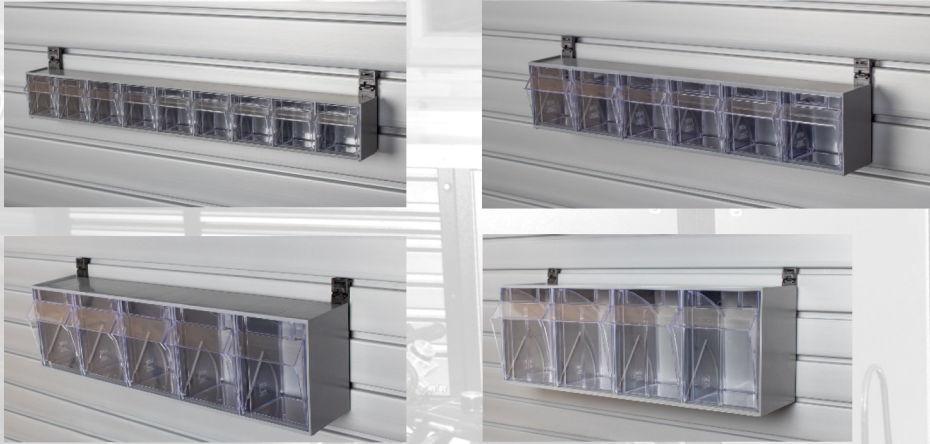

## Baskets

Part #	Description	Price
HSB0312B	3" x 12" Basket	\$ 21.95
HSB0812B	8" x 12" Basket	\$ 32.45
HSB1218B	12" x 18" Basket	\$ 50.45
HSB1224B	12" x 24" Basket	\$ 57.95
HLSLB3426B	34" x 26" Large Mesh Basket	\$ 125.95
HSS2414G	24" x 14" Shoe Rack	\$ 48.45

## Tilt Out Bins

Part #	Description	Price
HSB09TOB	9 Tilt Out Bin	\$ 27.45
HSB06TOB	6 Tilt Out Bin	\$ 48.45
HSB05TOB	5 Tilt Out Bin	\$ 58.95
HSB04TOB	4 Tilt Out Bin	\$ 104.95

Note: All tilt bins require HSHN3PAC or HSSRB clip for mounting