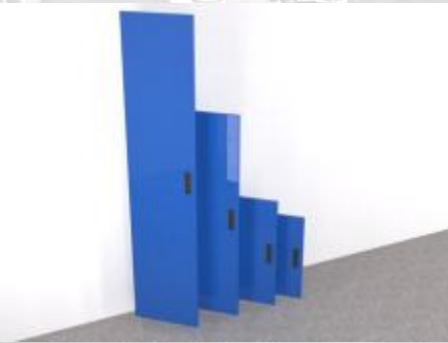

HR Gables

Part #	Height	Width	Depth	Weight	Price
HR 001	36"	1.5"	18"	15 lbs	$90.00
HR 002	60"	1.5"	18"	25 lbs	$120.00
HR 003	84"	1.5"	18"	35 lbs	$140.00
HR 024	30"	1.5"	24"	20 lbs	$105.00
HR 037	60"	1.5"	24"	30 lbs	$170.00
HR 030	84"	1.5"	24"	50 lbs	$230.00
HR 036	24"	1.5"	18"	10 lbs	$ 65.00

HR Doors

Part #	Height	Width	Depth	Weight	Price
HR 004	24"	18"	0.5"	15 lbs	$110.00
HR 005	30"	18"	0.5"	20 lbs	$120.00
HR 006	54"	18"	0.5"	30 lbs	$170.00
HR 007	78"	18"	0.5"	48 lbs	$220.00