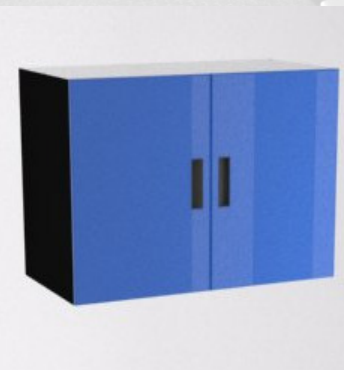

**HR 10**

Part #	Height	Width	Depth	Weight	Price
HR 10-18	36"	36"	18"	170 lbs	\$640.00
HR 10-24	36"	36"	24"	180 lbs	\$745.00

HR-10 Parts	
36" Gable	2
Shelves	3
30" Doors	2
Countertop	1

**HR 11**

Part #	Height	Width	Depth	Weight	Price
HR 11-18 D3	36"	36"	18"	185 lbs	\$ 985.00
HR 11-24 D3	36"	36"	24"	215 lbs	\$ 1,085.00
HR 11-18 D4	36"	36"	18"	200 lbs	\$ 1,100.00
HR 11-24 D4	36"	36"	24"	230 lbs	\$ 1,195.00
HR 11-18 D5	36"	36"	18"	215 lbs	\$ 1,215.00
HR 11-24 D5	36"	36"	24"	245 lbs	\$ 1,315.00

HR-11 D3 Parts	
36" Gable	2
Shelves	2
6" Drawer	1
12" Drawer	2
Countertop	1

HR-11 D4 Parts	
36" Gable	2
Shelves	2
6" Drawer	3
12" Drawer	1
Countertop	1

HR-11 D5 Parts	
36" Gable	2
Shelves	2
6" Drawer	5
Countertop	1