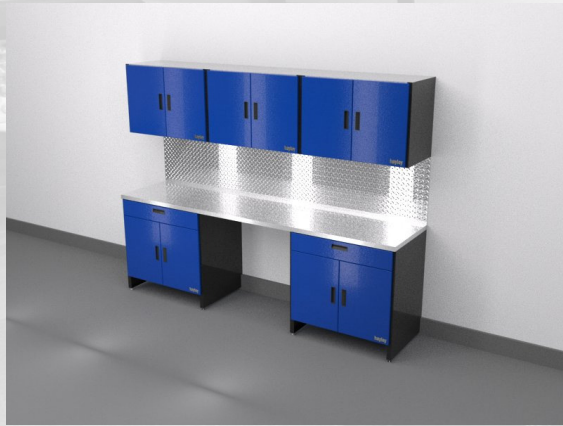

C A B I N E T S  
B Y **hayley**

**HR**  
**CONFIGURATIONS**

**HR Configuration #1**

#	Part #	Description 18" Deep
2	HR 9-18	36" Single Drawer
2	HR 12-18	36" Upper
1	HR 014	72" Counter Top
6	CP 24	Checker Plate < 24"
		Package Price \$ 2,546.00

#	Part #	Description 24" Deep
2	HR 9-24	36" Single Drawer
2	HR 12-18	36" Upper
1	HR 040	72" Counter Top
6	CP 24	Checker Plate < 24"
		Package Price \$ 2,734.00

**HR Configuration #2**

#	Part #	Description 18" Deep
2	HR 9-18	36" Single Drawer
3	HR 12-18	36" Upper
1	HR 038	108" Counter Top
9	CP 24	Checker Plate < 24"
		Package Price \$ 3,160.00