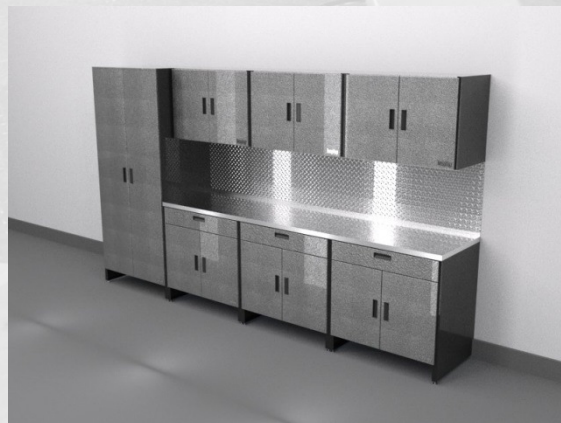

HR Configuration #6

#	Part #	Description 18" Deep
1	HR 2	36" Closet
3	HR 9	36" Single Drawer
3	HR 12	36" Upper
1	HR 038	108" Counter Top
9	CP 24	Checker Plate < 24"
		Package Price $ 4,669.00

#	Part #	Description 24" Deep
1	HR 2-24	36" Closet
3	HR 9-24	36" Single Drawer
3	HR 12	36" Upper
1	HR 141	108" Counter Top
9	CP 24	Checker Plate < 24"
		Package Price $ 5,157.00