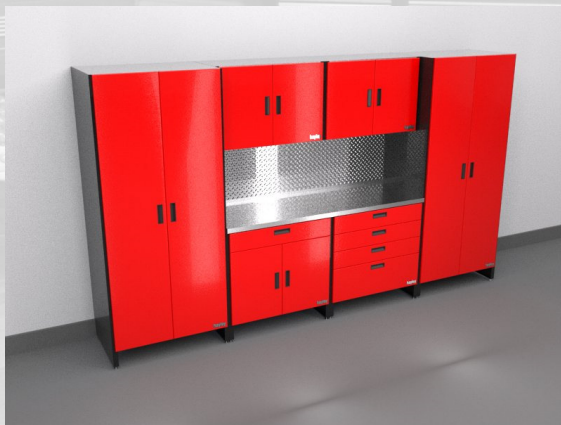

HR Configuration #11

#	Part #	Description 18" Deep
2	HR 2	36" Closet
1	HR 9	36" Single Drawer
1	HR 11	36" 4 Drawer Tool Chest
2	HR 12	36" Upper
1	HR 014	72" Counter Top
6	CP 24	Checker Plate < 24"

#	Part #	Description 24" Deep
2	HR 2-24	36" Closet
1	HR 9-24	36" Single Drawer
1	HR 11-24	36" 4 Drawer Tool Chest
2	HR 12	36" Upper
1	HR 040	72" Counter Top
6	CP 24	Checker Plate < 24"